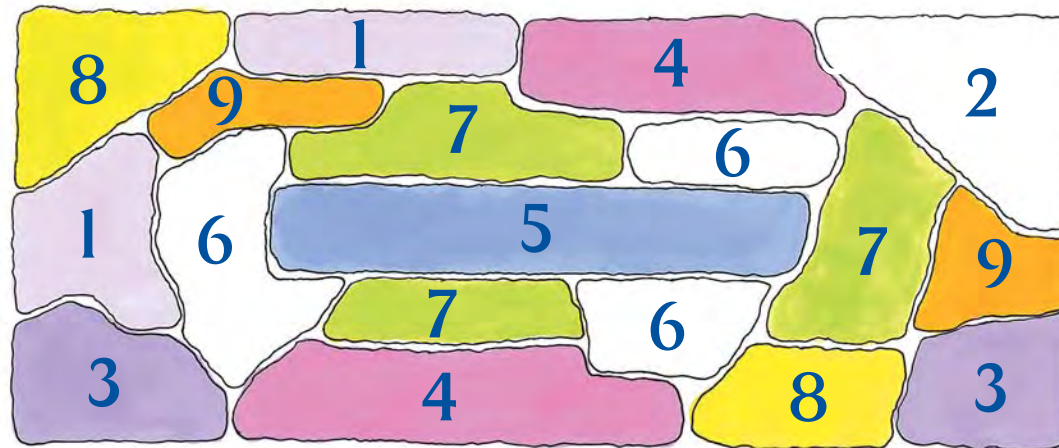

9 Stella de Oro Daylily
(Hemerocallis 'Stella de Oro')
Height: 15 inches
Space: 15 inches
Blooms: May to Frost

1 Wild Geranium
(Geranium maculatum)
Height: 1-2 Feet
Space: 1 foot
Blooms: May - June

2 August Lily Hosta
(Hosta plantaginea)
Height: 18 inches
Space: 18 inches
Blooms: July - August

3 Golden-Edged Hosta
(Hosta fortunei)
Height: 1-2 feet
Space: 1 foot
Blooms: July - August

The Shady Garden Layout

8 Lady's Mantle
(Achelmilla Mollis)
Height: 12-18 inches
Space: 12 inches
Blooms: May - June

4 Pink Astilbe
(Astilbe arendsii 'Rheinland')
Height: 2 feet
Space: 2 feet
Blooms: June - July

7 Ostrich Fern
(Mateuccia pennsylvanica)
Height: 3 feet
Space: 2 feet
Blooms: Cool Green fronds all summer

6 Culver's Root
(Veronicastrum virginicum)
Height: 3-4 feet
Space: 2 feet
Blooms: July - August

5 Great Blue Lobelia
(Lobelia siphilitica)
Height: 2 feet
Space: 1 foot
Blooms: August - September