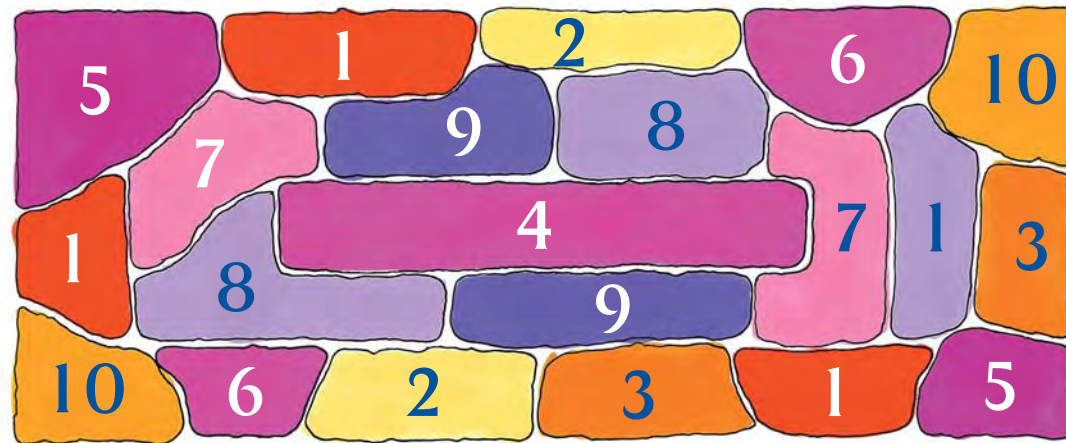

**10** Stella de Oro Daylily  
(*Hemerocallis 'Stella de Oro'*)  
Height: 15 inches  
Space: 15 inches  
Blooms: May to frost

**9** New England Aster  
(*Aster novae-angliae*)  
Height: 4-5 feet  
Space: 2 feet  
Blooms: Midsummer to frost

**1** Butterfly Milkweed  
(*Asclepias tuberosa*)  
Height: 1-2 feet  
Space: 1 foot  
Blooms: May - June

**2** Moonshine Yarrow  
(*Archillea filipendula 'Moonshine'*)  
Height: 2-3 feet  
Space: 18 inches  
Blooms: June to frost

**3** Black-Eyed Susan  
(*Rudbeckia hirta*)  
Height: 1-2 feet  
Space: 1 foot  
Blooms: May to frost

**4** Marsh Milkweed  
(*Asclepias incarnata*)  
Height: 3-5 feet  
Space: 1 foot  
Blooms: June through August

## Butterflies and Friends Garden Layout

**8** Bee Balm; Bergamot  
(*Monarda fistula*)  
Height: 2-3 feet  
Space: 18 inches  
Blooms: late May to Fall

**7** Joe Pye  
(*Eupatorium maculatum*)  
Height: 4-5 feet  
Space: 2 feet  
Blooms: June - frost